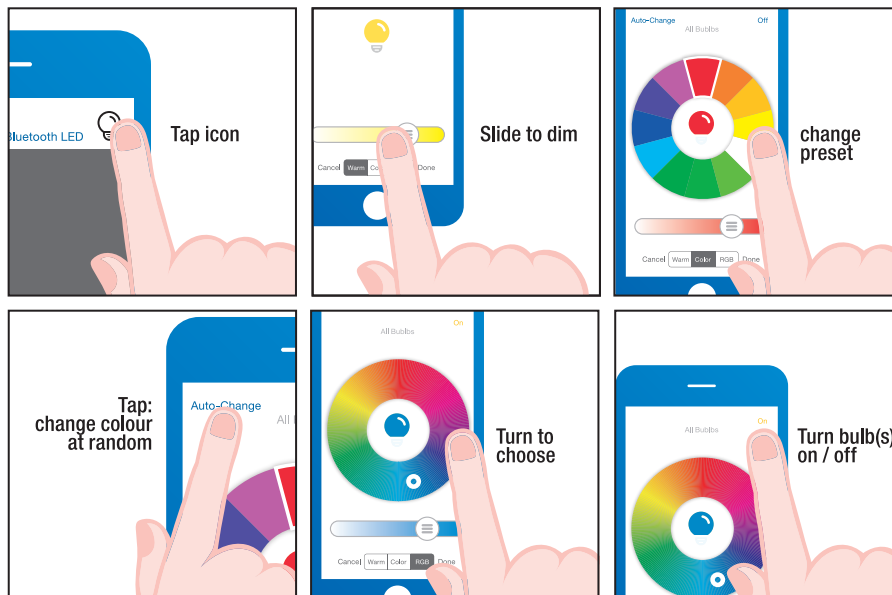

Changing colours

Turn all bulb(s) on / off

Control multiple rooms

Modifying scenarios