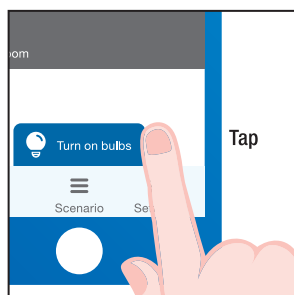

Changing colours

Turn all bulb(s) on / off

Control multiple rooms

Modifying scenarios