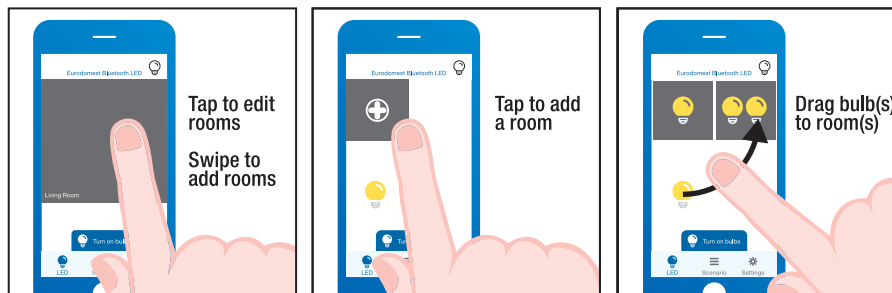

Changing colours

Turn all bulb(s) on / off

Control multiple rooms

Modifying scenarios